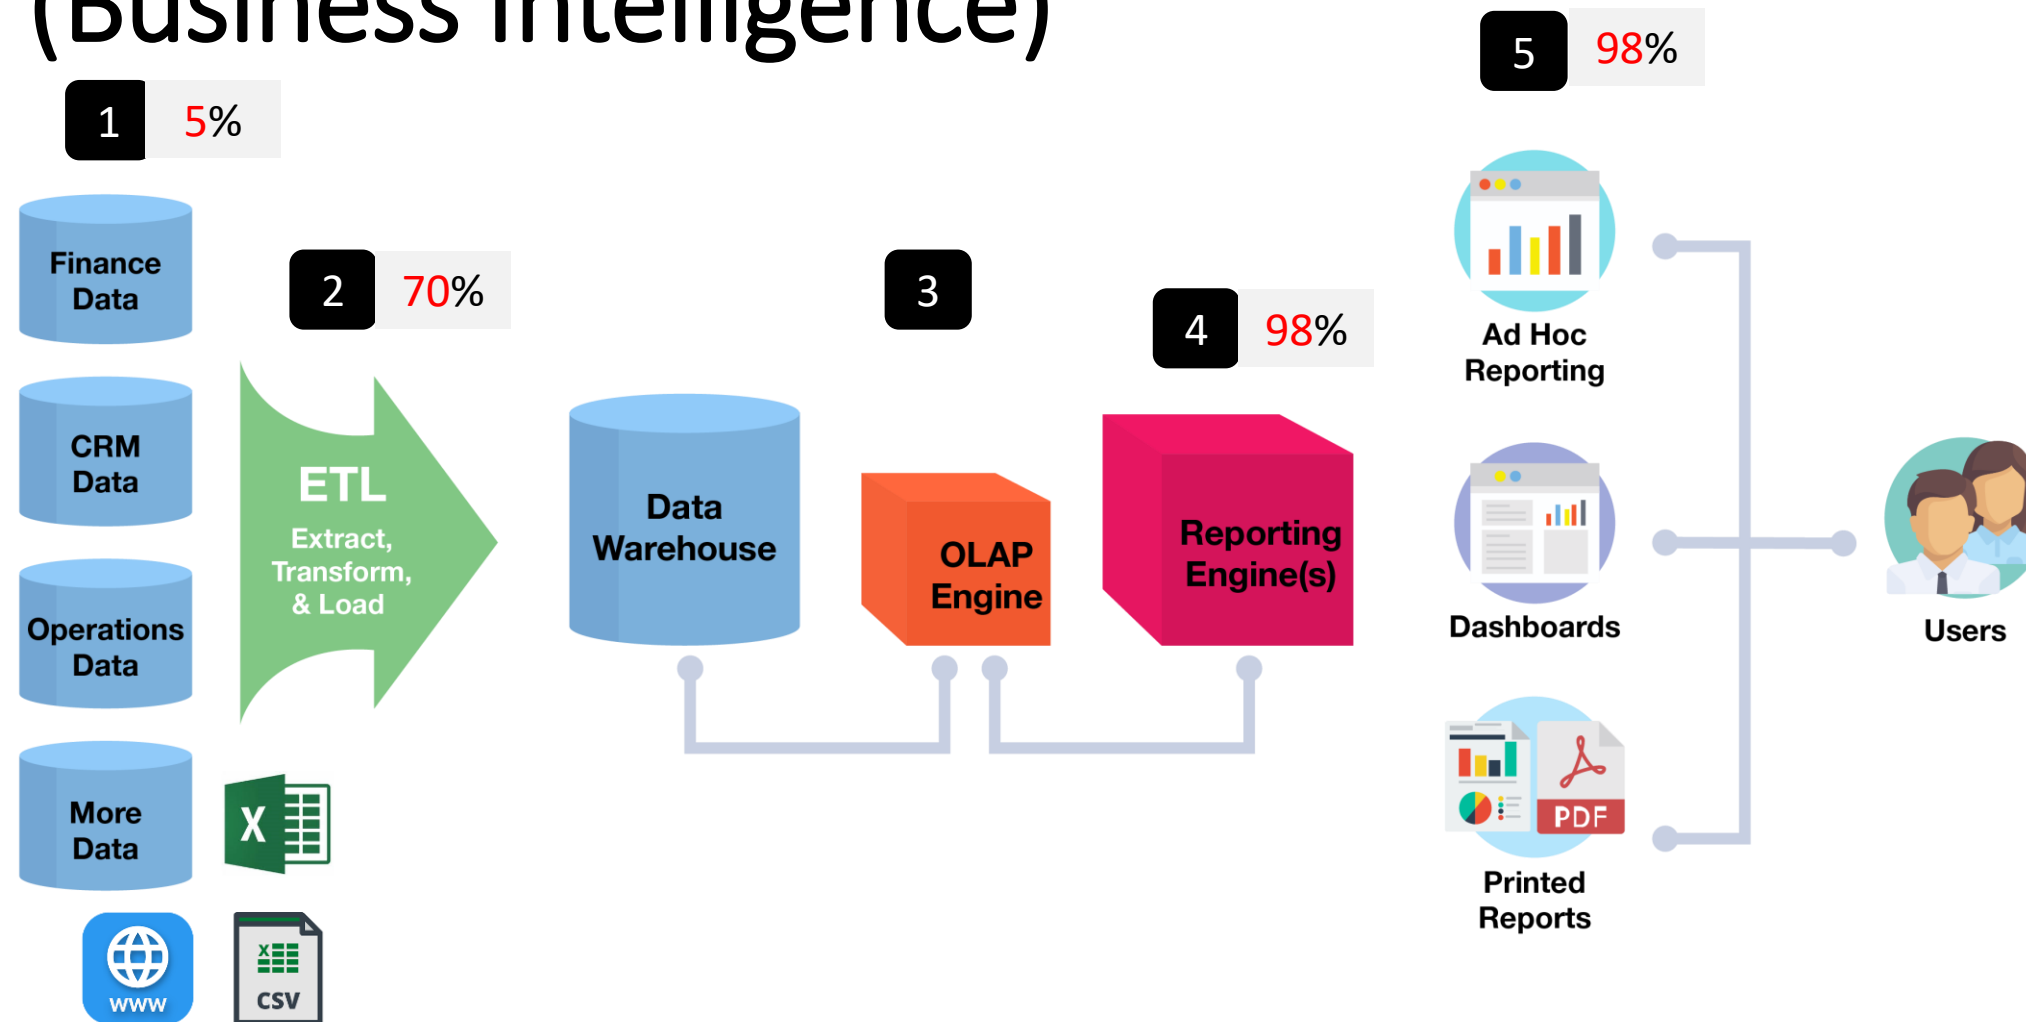

BI (Business Intelligence)

Power BI Desktop RS

Minimum requirements

- **Windows** 8.1 / Windows Server 2012 R2, or later
- **.NET** 4.6.2 or later
- **Internet Explorer** 11 or later
- Memory (**RAM**): At least 2 GB available, 4 GB or more recommended.
- **Display**: At least 1440x900 or 1600x900 (16:9) required.
- Windows **display settings**: Size of text: 100%
- **CPU**: 1 gigahertz (GHz) 64-bit (x64) processor or better recommended.

Power BI Desktop Elements

0. Get data (Data source)

1. Power Query

2. Data Model

3. Report

4. DAX

M or DAX